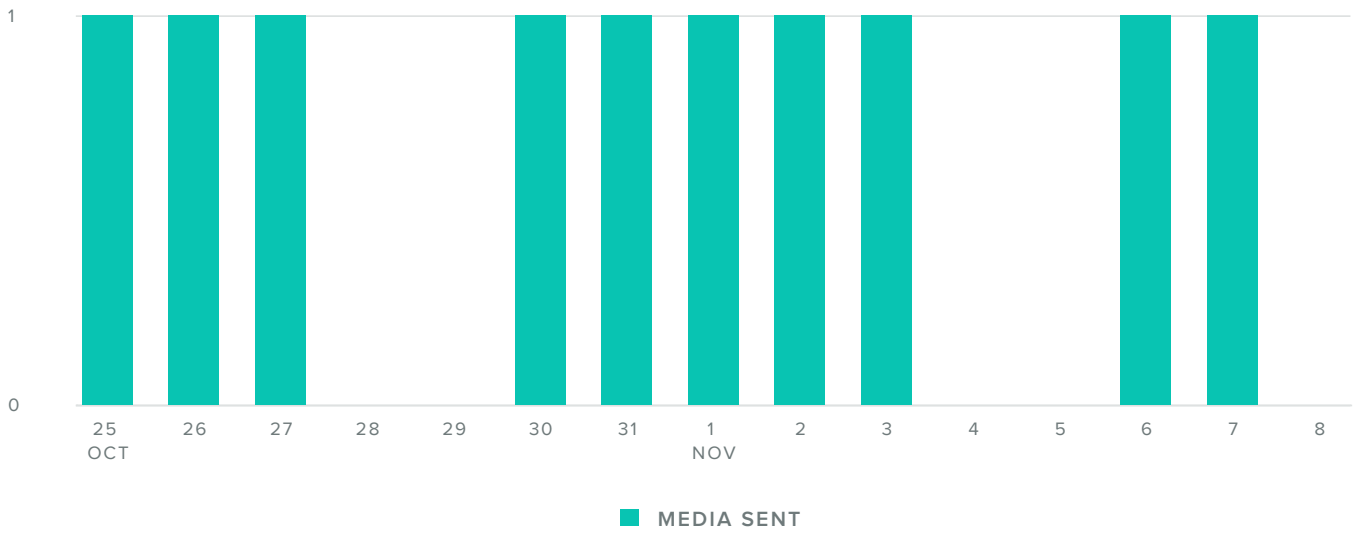

Follower Metrics	Totals
Total Followers	2,301
Followers Gained	14
People that you Followed	-2

Total followers increased by

▲ 100.0%

since previous date range

Instagram Publishing Behavior

MEDIA PER DAY

Publishing Metrics	Totals
Photos	8
Videos	-
Other	2
Total Media	10

The number of media you sent increased by

42.9%

since previous date range

Instagram Top Posts

@megatiny
49 Engagements

@megatiny
21 Engagements

@megatiny
20 Engagements

Instagram Outbound Hashtag Performance