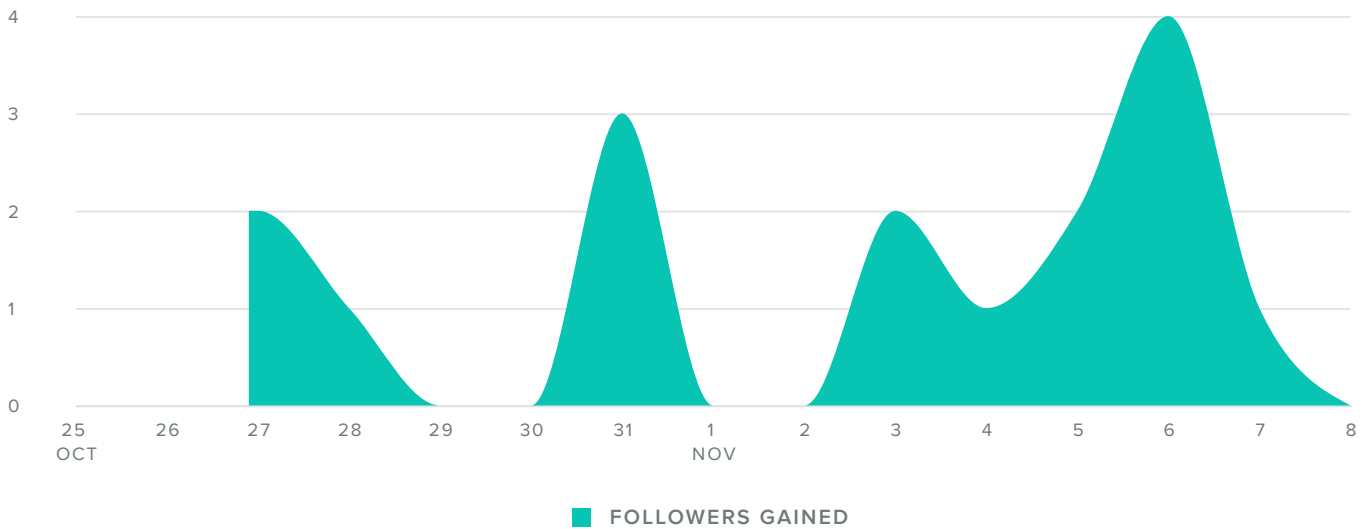

Instagram Profiles for **Mega Tiny Corporation**

Oct 25, 2017 - Nov 08, 2017

Determine the impact of Instagram content by analyzing your activity

Instagram Activity Overview

Instagram Audience Growth

AUDIENCE GROWTH, BY DAY

Follower Metrics	Totals
Total Followers	2,301
Followers Gained	14
People that you Followed	-2

Total followers increased by

▲ 100.0%

since previous date range

Instagram Publishing Behavior

MEDIA PER DAY

Publishing Metrics	Totals
Photos	8
Videos	-
Other	2
Total Media	10