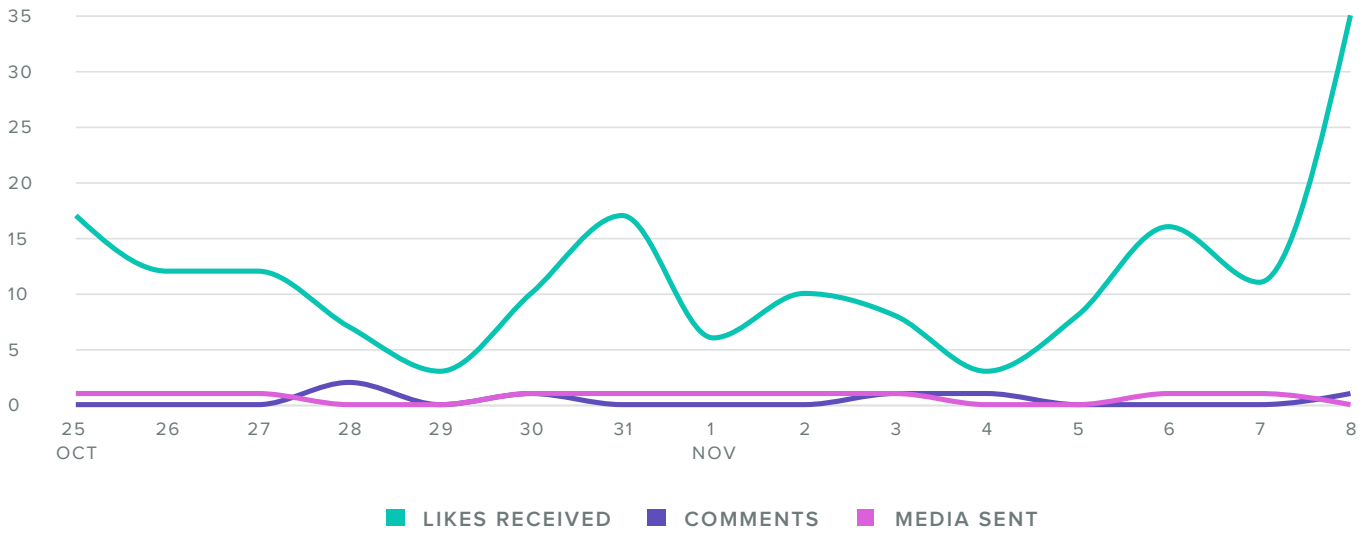

The number of media you sent increased by

42.9%

since previous date range

Instagram Top Posts

@megatiny
49 Engagements

@megatiny
21 Engagements

@megatiny
20 Engagements

Instagram Outbound Hashtag Performance

MOST USED HASHTAGS

#megatiny	7
#iphonecase	4
#iphonex	3
#antigravity	3
#handsfreeselfie	2
#antigravitycase	2
#megapack	2
#iphone8	1
#iphone	1
#handsfree	1

MOST ENGAGED HASHTAGS

#megatiny	120
#iphonecase	65
#antigravity	55
#iphonex	51
#antigravitycase	44
#megapack	35
#handsfreeselfie	32
#iphonewallet	20
#smartwallet	20
#iphone	17

Instagram Engagement

AUDIENCE ENGAGEMENT, BY DAY

Engagement Metrics	Totals
Likes Received	175
Comments Received	6
Total Engagements	181
Engagements per Follower	0.079
Engagements per Media	18.10

The number of engagements increased by **38.2%** since previous date range

The number of engagements per media decreased by **3.3%** since previous date range

Instagram Top Influencers Engaged

 <p>@jadekaty 403k Followers</p>	 <p>@nesotents 17.4k Followers</p>	 <p>@harrywphotos 2.4k Followers</p>	 <p>@becca_g177 564 Followers</p>
		 <p>@cramcni 339 Followers</p>	 <p>@jtl1997 332 Followers</p>